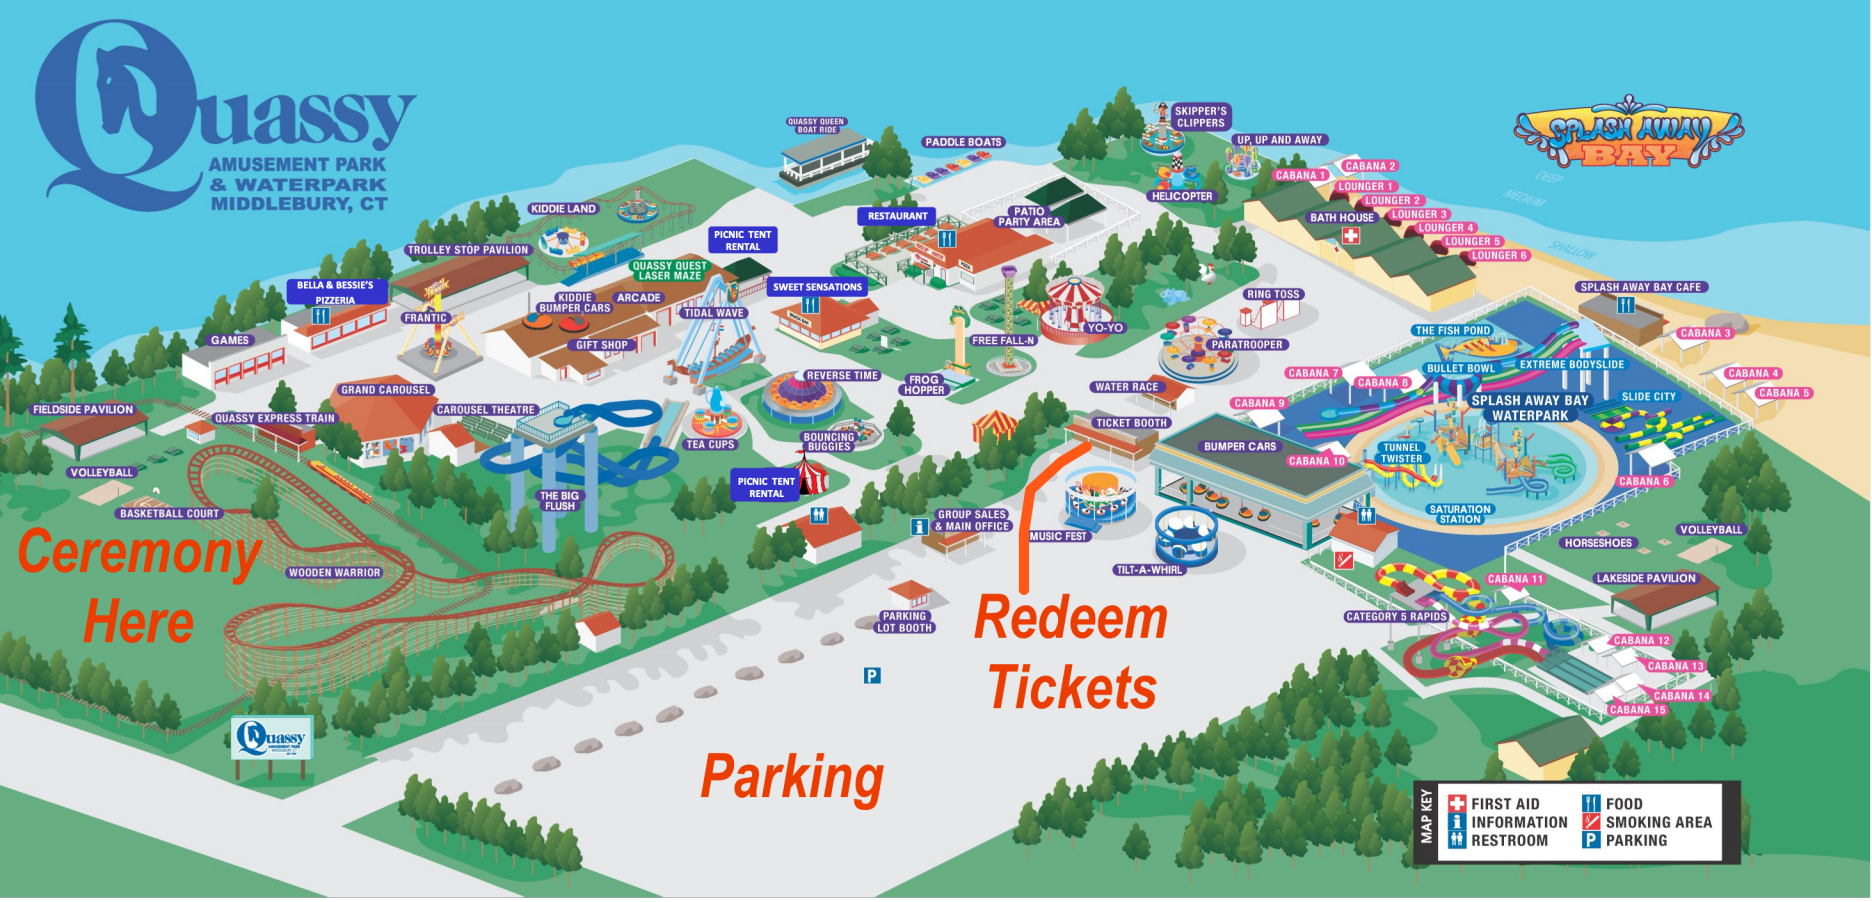

Quassy

AMUSEMENT PARK & WATERPARK
MIDDLEBURY, CT

SPLASH AWAY BAY

**Ceremony
Here**

**Redeem
Tickets**

Parking

MAP KEY

	FIRST AID		FOOD
	INFORMATION		SMOKING AREA
	RESTROOM		PARKING

- QUASSY QUEEN BOAT RIDE
- PADDLE BOATS
- SKIPPER'S CLIPPERS
- UP, UP AND AWAY
- CABANA 1
- CABANA 2
- LOUNGER 1
- LOUNGER 2
- LOUNGER 3
- LOUNGER 4
- LOUNGER 5
- LOUNGER 6
- HELICOPTER
- BATH HOUSE
- KIDSSY LAND
- QUASSY EXPRESS TRAIN
- QUASSY QUEST LASER MAZE
- PICNIC TENT RENTAL
- RESTAURANT
- PATIO PARTY AREA
- FRANTIC
- BELLA & BESSIE'S PIZZERIA
- GAMES
- KIDSSY BUMPER CARS
- ARCANE
- TIDAL WAVE
- SWEET SENSATIONS
- FREE FALL-N
- YO-YO
- RING TOSS
- PARATROOPER
- FIELD SIDE PAVILION
- QUASSY EXPRESS TRAIN
- GRAND CAROUSEL
- CAROUSEL THEATRE
- TEA CUPS
- REVERSE TIME
- FROG HOPPER
- WATER RACE
- TICKET BOOTH
- BUSSY BUMPER CARS
- CABANA 7
- CABANA 8
- CABANA 9
- CABANA 10
- THE FISH POND
- BULLET BOWL
- EXTREME BODYSLIDE
- SPLASH AWAY BAY WATERPARK
- SLIDE CITY
- CABANA 3
- CABANA 4
- CABANA 5
- SAFETY STATION
- TUNNEL TWISTER
- SATURATION STATION
- BOUNCING BUGGIES
- PICNIC TENT RENTAL
- GROUP SALES & MAIN OFFICE
- MUSIC FEST
- WATER RACE
- TILT-A-WHIRL
- THE BIG FLUSH
- WOODEN WARRIOR
- BASKETBALL COURT
- VOLLEYBALL
- HORSESHOES
- VOLLEYBALL
- LAKESIDE PAVILION
- CABANA 6
- CABANA 11
- CABANA 12
- CABANA 13
- CABANA 14
- CABANA 15
- THE BIG FLUSH
- WOODEN WARRIOR
- BASKETBALL COURT
- VOLLEYBALL
- HORSESHOES
- VOLLEYBALL
- LAKESIDE PAVILION
- CABANA 11
- CABANA 12
- CABANA 13
- CABANA 14
- CABANA 15